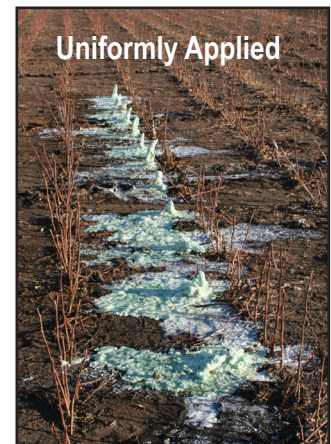

Crystalline TAPPS, NPS & Zn

Outstanding conclusion from the fertilizer industry...IT WORKS!

1-800-929-9289, www.exactrix.com

Video CD Available

General office: 509-535-9925, Northern Tier & Canada: 509-952-5458

Western Cornbelt: 620 727-3995 Eastern Cornbelt: 317-690-0474