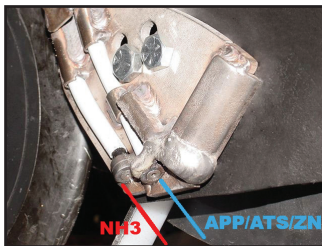

TAPPS Formulation 1890-1895