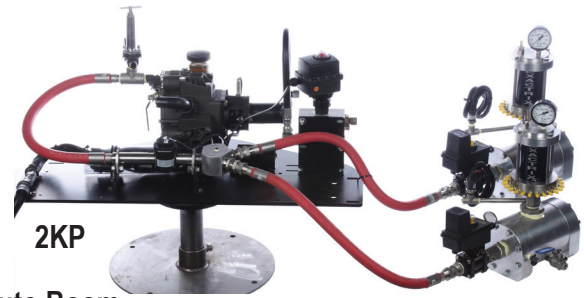

## Stabilize N with TAPPS

More Crop Available Nutrients

2KC

2KP

ISO-Bus with Auto Boom

Compatible with ISO-Bus virtual terminals

**.....Nominal 10% to 20% Yield increases with Exactrix Technology  
Right to the Bottom Line....\$30 to \$50 per acre in a wheat rotation.**

**Applies 166% More Available Nutrients With TAPPS, Timing, Geometry.**

Uniform 1% CV port to port delivery with liquid NH3. No sinusoidal flow...with nitrogen stabilization.

Advanced seed row geometry allows turning and nutrient uptake at emergence. Ideal shank application with Atom Jet and paired row Flexicoil Stealth openers. Also approved with Dutch and Bourgault shank and single disc openers.

Weighs liquid NH3 as it is applied...No guessing from field to field.  
High speed application with No-Tillage using single disc tool bars and seeders.

TAPPS Formulation 1890-1895

Flexicoil Stealth & Dutch